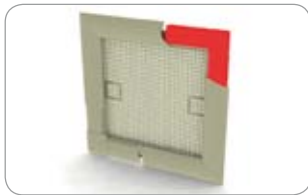

Internal corner for profile R50

inner for R50 profile 33 x 11 mm
152 700 white
Pcs. In pack: 100 pcs, weight: 0,80 kg