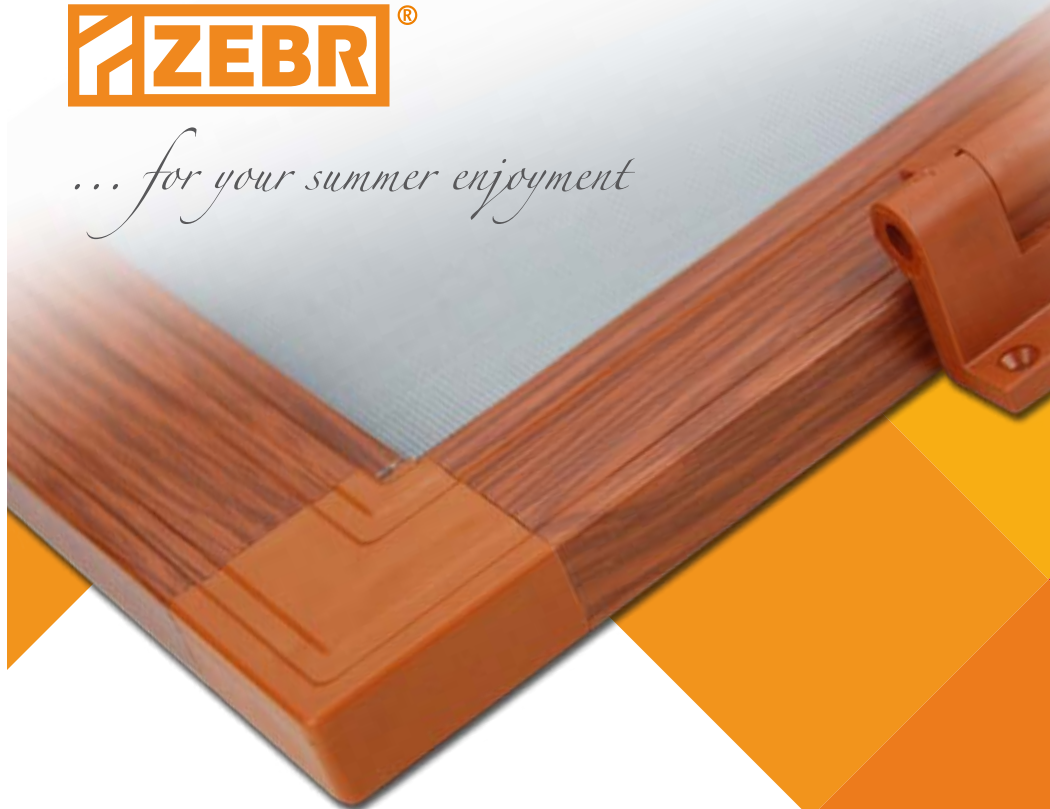

imitation of the wood

silver (Ral 9006)

dark walnut

golden oak

anthracite (Ral 7016)

... for your summer enjoyment

COMPONENTS FOR
DOOR INSECT SCREENS

DOOR profile