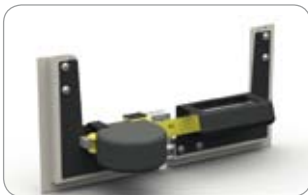

Contoured fixative pad for cutting profile at 45°

- for R50 profile 33 x 11 mm
- for LEM profile 12 x 11 mm

4229-01
4229-02

Pcs. In pack: 1 pcs, weight: 0,80 kg

For LEM profile (12 x 31)

Measuring tool for 12x31 (bordered) screen profile

- for LEM profile 12x31 mm

0288-02

Pcs. In pack: 1 pcs, weight: 0,37 kg