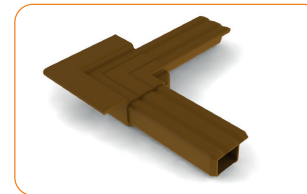

Outer Corner for profile
Outer

152 101 White
152 102 Brown
152 104 Silver
152 105 Walnut
152 106 Golden oak, im. of the wood
152 109 Antracit

Pcs. In pack: 100 pcs, weight: 1,20 kg