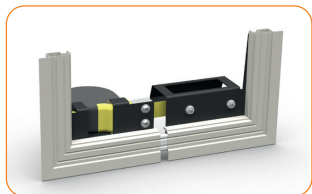

- for R50 profile 33 x 11 mm
- for LEM profile 12 x 11 mm

4229-01
4229-02

Pcs. In pack: 1 pcs, weight: 0.80 kg

For LEM profile

Measuring tool for 12x31 (bordered) screen profile

- for LEM profile 12x31 mm

0288-02

Pcs. In pack: 1 pcs, weight: 0.37 kg