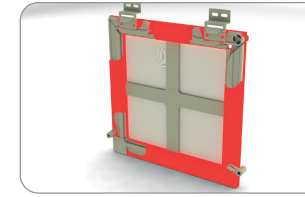

Pcs. In pack: 100 pcs, weight: 0,2 kg

Adjustable corner 45°-180° R50

152 800 natur

Pcs. In pack: 100 pcs, weight: 1,42 kg

05 Window screens

STANDARD profile

rolled aluminum profiles and accessories for the manufacture of window insect screens