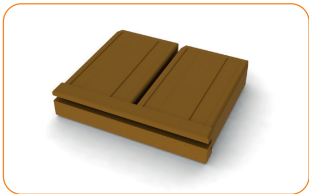

Profile holder DOOR

167 001 white
167 002 brown
167 004 silver
167 005 dark walnut
167 006 golden oak, imitation of the wood
167 009 anthracite
Pcs. In pack: 50 pcs, weight: 2,2 kg