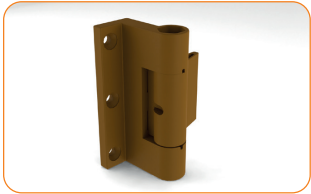

Door hinge

consists of three parts

- 163 001 white
- 163 002 brown
- 163 004 silver
- 163 005 dark walnut
- 163 006 golden oak, imitation of the wood
- 163 009 anthracite

pcs. in pack: 50 pcs, weight 2,3 kg