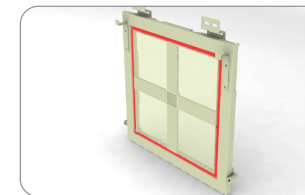

Rubber spline

6 mm

157 000 transparent
157 001 white
157 002 brown

Pcs. In pack: 100 bm, weight: 3,3 kg