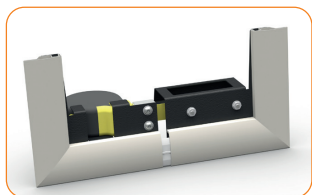

06 Accessories

Spline fixation wheel

0117-01-00 size 6

Pcs. In pack: 1 pcs, weight: 0.12 kg

For R50 profile

Measuring tool for R50 (bordered) screen profile

- for R50 profile 33 x 11 mm

0288-03