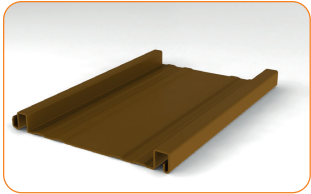

Door's bar

- 164 001 white
- 164 002 brown
- 164 003 imitation of the wood
- 164 004 silver
- 164 005 dark walnut
- 164 006 golden oak
- 164 009 anthracite

pcs. in pack: 75 bm, weight: 24 kg