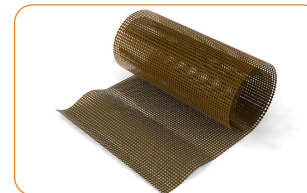

Insect net

153 080	width 80 cm	2,8 kg
153 100	width 100 cm	3,5 kg
153 120	width 120 cm	4,2 kg
153 140	width 140 cm	4,7 kg
153 150	width 150 cm	5,0 kg
153 160	width 160 cm	5,7 kg
153 180	width 180 cm	6,4 kg

Pcs. In pack: 30 bm