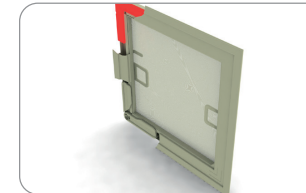

Internal Corner for profile
Inner

152 200 Natur

Pcs. In pack: 100 pcs, weight: 0,80 kg