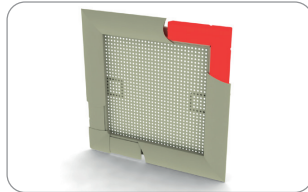

imitation of wood

silver (Ral 9006)

walnut

golden oak

antracit (Ral 7016)

Profile R50
 33 x 11 x 5000 mm
 151 301 white
 151 302 brown
 151 303 imitation of the wood
 151 304 silver
 151 305 dark Walnut
 151 306 golden Oak
 151 309 anthracite
 Pcs. In pack: 175 bm, weight: 26 kg