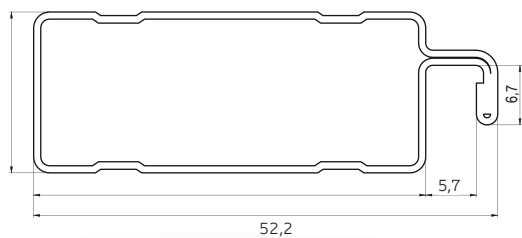

DOOR profile

50 x 20 x 5000 mm

- 161 001 white
- 161 002 brown
- 161 003 imitation of the wood
- 161 004 silver
- 161 005 dark walnut
- 161 006 golden oak
- 161 009 anthracite

Pcs. In pack: 50 bm, weight: 16 kg