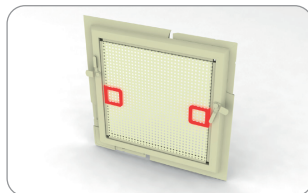

Put in handle
154 101 white
154 102 brown
154 104 gray
154 106 golden oak, imitation of the wood
Pcs. In pack: 100 pcs, weight: 0,10 kg