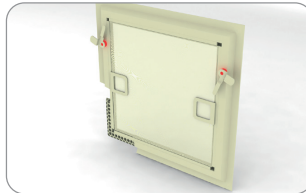

Distance pad

height 2 mm					
154 321	White				
154 322	Brown				
height 4 mm					
154 341	White				
154 342	Brown				

Pcs. In pack: 1000 pcs, weight: 0,2 kg