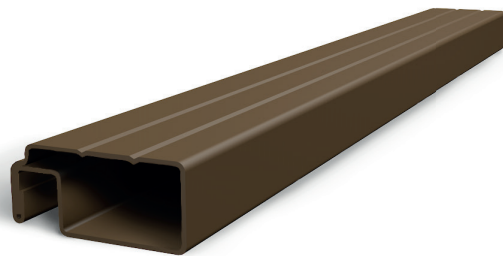

Pcs. In pack: 100 pcs, weight: 0,2 kg

Adjustable corner 45°-180° R50

152 800 natur

Pcs. In pack: 100 pcs, weight: 1,42 kg

05 Window screens

STANDARD profile

rolled aluminum profiles and accessories for the manufacture of window insect screens