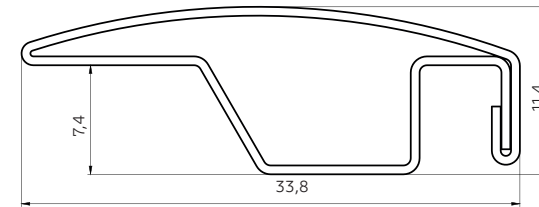

Profile clip

white	brown	in. of the wood.	golden oak	silver	anthracite	
154 111	154 112	154 113	154 114	154 119		11mm
154 151	154 152	154 153	154 154	154 159		12mm
154 171	154 172	154 173	154 174	154 179		17mm
154 181	154 182	154 183	154 184	154 189		18mm
154 201	154 202	154 203	154 204	154 209		20mm
154 221	154 222	154 223	154 224	154 229		22mm
154 251	154 252	154 253	154 254	154 259		25mm
154 271	154 272	154 273	154 274	154 279		27mm

Pcs. In pack: 100 pair, weight: 0,50 kg

Profile clip

white	brown	in. of the wood.	golden oak	silver	anthracite	
154 301	154 302	154 303	154 304	154 309		30mm
154 351	154 352	154 353	154 354	154 359		35mm

Pcs. In pack: 100 pair, weight: 0,70 kg

Distance pad

height 2 mm					
154 321	White				
154 322	Brown				
height 4 mm					
154 341	White				
154 342	Brown				

Pcs. In pack: 1000 pcs, weight: 0,2 kg

Adjustable corner 45°–180° LEM

04 Window screens

R50 profile

rolled aluminum profiles and accessories for the manufacture of window insect screens