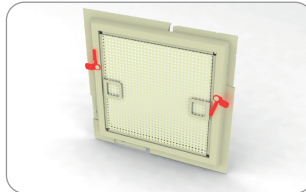

Profile clip

white	brown	in. of the wood.	golden oak	silver	anthracite	
154 301	154 302	154 303	154 304	154 309		30mm
154 351	154 352	154 353	154 354	154 359		35mm

Pcs. In pack: 100 pair, weight: 0,70 kg