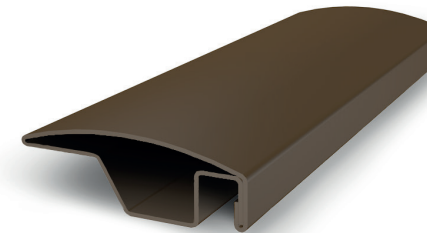

Profile clip

white	brown	in. of the wood.	golden oak	silver	anthracite	
154 111	154 112	154 113	154 114	154 119		11mm
154 151	154 152	154 153	154 154	154 159		12mm
154 171	154 172	154 173	154 174	154 179		17mm
154 181	154 182	154 183	154 184	154 189		18mm
154 201	154 202	154 203	154 204	154 209		20mm
154 221	154 222	154 223	154 224	154 229		22mm
154 251	154 252	154 253	154 254	154 259		25mm
154 271	154 272	154 273	154 274	154 279		27mm

Pcs. In pack: 100 pair, weight: 0,50 kg

Profile clip

white	brown	in. of the wood.	golden oak	silver	anthracite	
154 301	154 302	154 303	154 304	154 309		30mm
154 351	154 352	154 353	154 354	154 359		35mm

Pcs. In pack: 100 pair, weight: 0,70 kg

Distance pad

height 2 mm					
154 321	White				
154 322	Brown				
height 4 mm					
154 341	White				
154 342	Brown				

Pcs. In pack: 1000 pcs, weight: 0,2 kg

Adjustable corner 45°–180° LEM

04 Window screens

R50 profile

rolled aluminum profiles and accessories for the manufacture of window insect screens