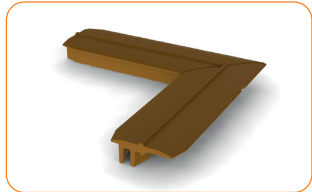

imitation of wood

silver (Ral 9006)

walnut

golden oak

antracit (Ral 7016)

Profile R50
 33 x 11 x 5000 mm
 151 301 white
 151 302 brown
 151 303 imitation of the wood
 151 304 silver
 151 305 dark Walnut
 151 306 golden Oak
 151 309 anthracite
 Pcs. In pack: 175 bm, weight: 26 kg