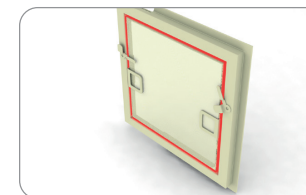

Rubber spline
6 mm

157 000 Transparent
157 001 White
157 002 Brown

Pcs. In pack: 100 bm, weight: 3,5 kg