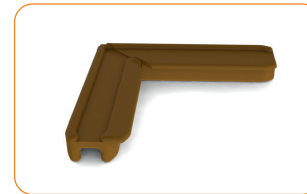

Internal corner STANDARD

152 400 nature

Pcs. In pack: 100pcs, weight: 1,10 kg