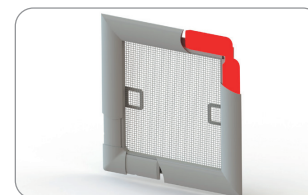

Adjustable corner 45°-180° R50

152 800 natur

Pcs. In pack: 100 pcs, weight: 1,42 kg