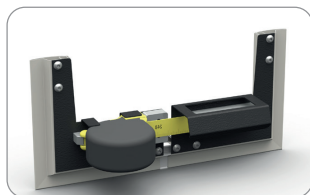

06 Accessories

Spline fixation wheel

0117-01-00 size 6

Pcs. In pack: 1 pcs, weight: 0.12 kg

For R50 profile

Measuring tool for R50 (bordered) screen profile

- for R50 profile 33 x 11 mm

0288-03