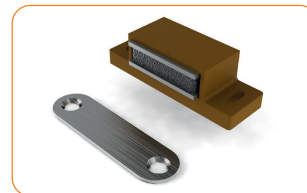

Magnet

consists of two parts

166 001 white
166 002 brown
166 004 silver
166 005 dark walnut
166 006 golden oak
166 009 anthracite
pcs. in pack: 50 pcs, weight: 1,0 kg