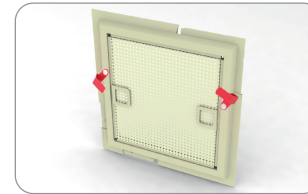

Profile clip
19 mm 25 mm
154 r191 white 154 r251 white
154 r192 brown 154 r252 brown
154 r193 imit. of the wood. 154 r253 imit. of the wood.
golden oak golden oak
154 r194 silver 154 r254 silver
154 r199 anthracite 154 r259 anthracite

Pcs. In pack: 100 pcs, weight: 0,36 kg