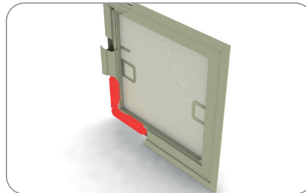

Adjustable corner 45°–180° LEM

04 Window screens

R50 profile

rolled aluminum profiles and accessories for the manufacture of window insect screens