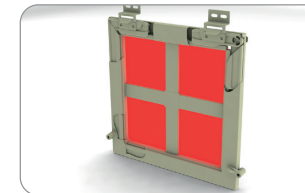

Insect net

153 080	width 80 cm	2,8 kg
153 100	width 100 cm	3,5 kg
153 120	width 120 cm	4,2 kg
153 140	width 140 cm	4,7 kg
153 150	width 150 cm	5,0 kg
153 160	width 160 cm	5,7 kg
153 180	width 180 cm	6,4 kg

Pcs. In pack: 30 bm