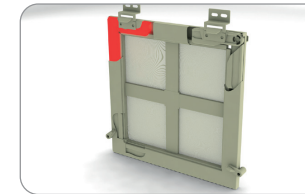

Internal corner STANDARD

152 400 nature

Pcs. In pack: 100pcs, weight: 1,10 kg