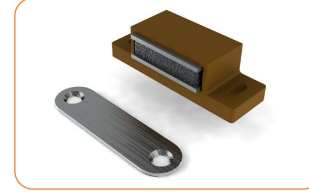

Magnet

consists of two parts

- 166 001 white
- 166 002 brown
- 166 004 silver
- 166 005 dark walnut
- 166 006 golden oak
- 166 009 anthracite

pcs. in pack: 50 pcs, weight: 1,0 kg