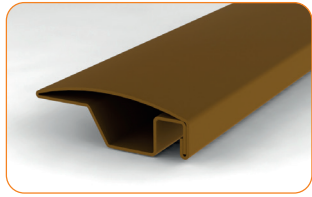

imitation of wood

silver (Ral 9006)

walnut

golden oak

antracit (Ral 7016)

Profile R50
 33 x 11 x 5000 mm
 151 301 white
 151 302 brown
 151 303 imitation of the wood
 151 304 silver
 151 305 dark Walnut
 151 306 golden Oak
 151 309 anthracite
 Pcs. In pack: 175 bm, weight: 26 kg