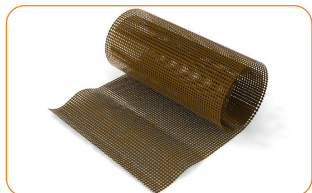

153 120 / ANTI-PYL
153 170 / ANTI-PYL
153 120 / PETSREEN

Pcs. In pack: 30 bm