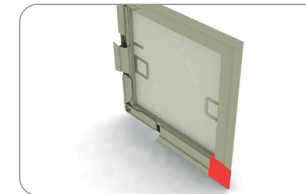

Outer Corner for profile
Outer

152 101 White
152 102 Brown
152 104 Silver
152 105 Walnut
152 106 Golden oak, im. of the wood
152 109 Antracit

Pcs. In pack: 100 pcs, weight: 1,20 kg