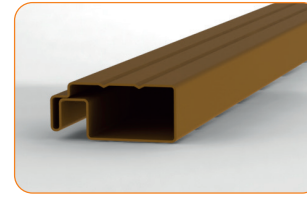

Pcs. In pack: 100 pcs, weight: 0,2 kg

Adjustable corner 45°-180° R50

152 800 natur

Pcs. In pack: 100 pcs, weight: 1,42 kg

05 Window screens

STANDARD profile

rolled aluminum profiles and accessories for the manufacture of window insect screens