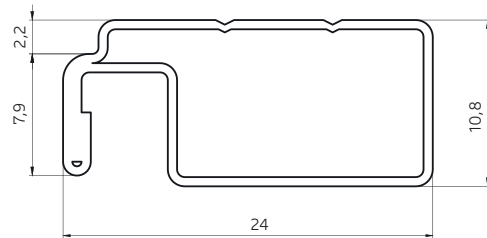

Pcs. In pack: 100 pcs, weight: 0,36 kg

Distance pad
 height 2 mm height 4 mm
 154 321 white 154 341 white
 154 322 brown 154 342 brown
 154 326 golden oak, imit. of the wood 154 346 golden oak, imit. of the wood

Pcs. In pack: 100 pcs, weight: 0,2 kg

Adjustable corner 45°-180° R50

152 800 natur

Pcs. In pack: 100 pcs, weight: 1,42 kg

05 Window screens

STANDARD profile

rolled aluminum profiles and accessories for the manufacture of window insect screens

Profile STANDARD

25 x 10 x 5000 mm
 151 001 white
 151 002 brown
 151 003 imitation of the wood
 151 004 silver
 151 005 dark walnut
 151 006 golden oak
 151 009 anthracite
 Pcs. In pack: 200 bm, weight: 26 kg