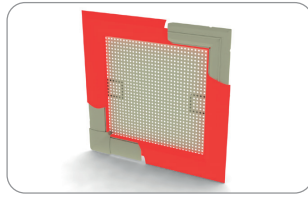

imitation of wood

silver (Ral 9006)

walnut

golden oak

antracit (Ral 7016)

Profile R50
 33 x 11 x 5000 mm
 151 301 white
 151 302 brown
 151 303 imitation of the wood
 151 304 silver
 151 305 dark Walnut
 151 306 golden Oak
 151 309 anthracite
 Pcs. In pack: 175 bm, weight: 26 kg