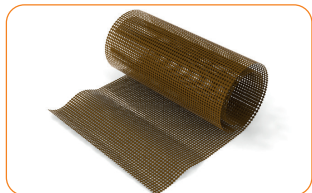

Insect net
153 080 width 80 cm 2,8 kg
153 100 width 100 cm 3,5 kg
153 120 width 120 cm 4,2 kg
153 140 width 140 cm 4,7 kg
153 150 width 150 cm 5,0 kg
153 160 width 160 cm 5,7 kg
153 180 width 180 cm 6,4 kg
Pcs. In pack: 30 bm