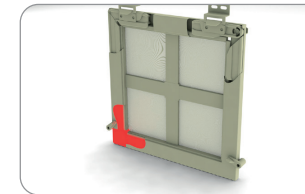

Outer corner STANDARD

152 001 white
152 002 brown
152 004 silver
152 005 dark walnut
152 006 golden oak, imitation of the wood
152 009 anthracite

Pcs. In pack: 100 pcs, weight: 1,40 kg