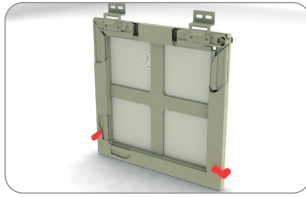

Turn Button
for Standard profile 25 x 10 mm

154 001 white
154 002 brown
154 004 silver
154 005 dark walnut
154 006 golden oak, imitation of the wood
154 009 anthracite
Pcs. In pack: 200 pcs, weight: 0,20 kg