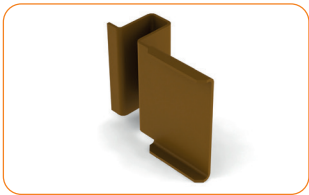

Bar holder

155 001 white
155 002 brown
155 003 imitation of the wood
155 004 silver
155 005 dark walnut
155 006 golden oak
155 009 anthracite
Pcs. In pack: 100 pcs, weight: 0,1 kg