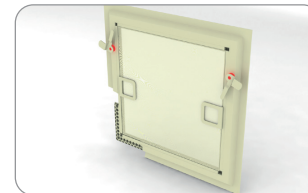

Distance pad
height 2 mm height 4 mm
154 321 white 154 341 white
154 322 brown 154 342 brown
154 326 golden oak, imit. of the wood 154 346 golden oak, imit. of the wood

Pcs. In pack: 100 pcs, weight: 0,2 kg