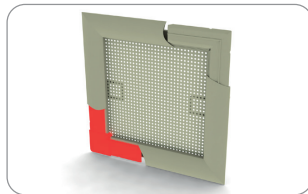

Outer Corner R50
152 801 white
152 802 brown
152 804 silver
152 805 dark walnut
152 806 golden oak, imitation of the wood
152 809 anthracite
Pcs. In pack: 100 pcs, weight: 1,5 kg