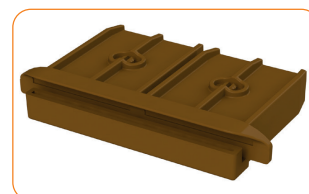

Profile holder R18

167 101 white
167 102 brown
167 104 silver
167 105 dark walnut
167 106 golden oak
167 109 anthracite
Pcs. In pack: 50 pcs, weight: 2 kg