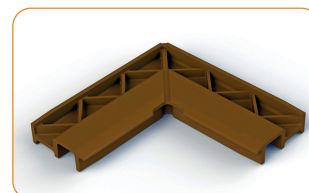

06 ACCESSORIES

01 Door screens

R18 profile

rolled aluminum profiles and accessories for the manufacture of door insect screens

profile R18
51 x 18 x 5000 mm
161 201 white
161 202 brown
161 203 imitation of the wood
161 204 silver
161 205 dark walnut
161 206 golden oak
161 209 anthracite
pcs. in pack: 50 bm, weight: 16 kg