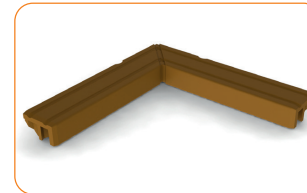

Internal Corner for profile
Inner

152 200 Natur

Pcs. In pack: 100 pcs, weight: 0,80 kg