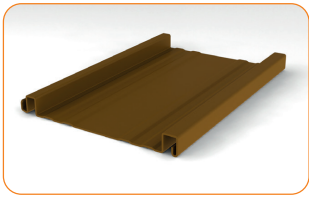

Pcs. In pack: 100 bm, weight: 3,5 kg

**DOOR's bar**

164 001 white
 164 002 brown
 164 003 imitation of the wood
 164 004 silver
 164 005 dark walnut
 164 006 golden oak
 164 009 anthracite
 Pcs. In pack: 75 bm, weight: 24 kg