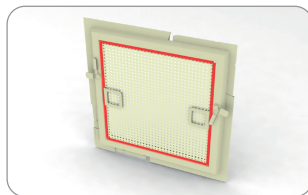

Rubber spline
6 mm
157 000 transparent
157 001 white
157 002 brown
Pcs. In pack: 100 bm, weight: 3,3 kg