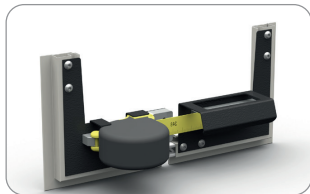

Pcs. In pack: 1 pcs, weight: 0.37 kg

Contoured fixative pad for cutting profile at 45°

- for R50 profile 33 x 11 mm
- for LEM profile 12 x 11 mm

4229-01
4229-02

Pcs. In pack: 1 pcs, weight: 0.80 kg

For LEM profile