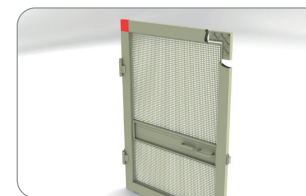

Outer corner for DOOR profile

- 160 001 white
- 160 002 brown
- 160 004 silver
- 160 005 dark walnut
- 160 006 golden oak, imitation of the wood
- 160 009 anthracite

Pcs. In pack: 50 pcs, weight: 8,0 kg