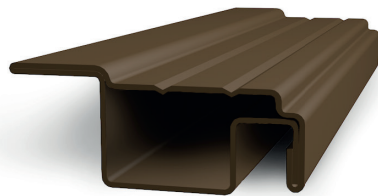

03 Window screens

LEM profile

rolled aluminum profiles and accessories for the manufacture of window insect screens

Profile with Rim
12 x 31 x 5000 mm
151 101 White
151 102 Brown
151 103 Imitation of the wood
151 104 Silver
151 105 Walnut
151 106 Golden oak
151 109 Antracit