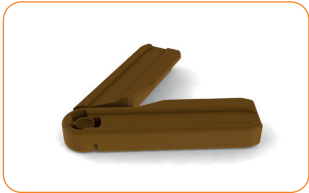

Adjustable corner 45°–180° Standard

152 300 natur

Pcs. In pack: 100 pcs, weight: 1,15 kg