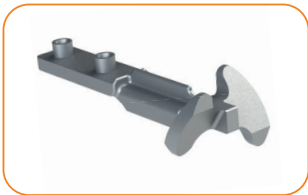

400604 grey
400606 black

package: 125 pair, weight: 1,2 kg

Fixation pin for plastic end cap

100704 grey
100706 black

package: 1 000 psc, weight: 1,94 kg

Guiding pin for profile „C“, „F“ (metal)

300809

package: 2 000 pcs, weight: 8,6 kg

Guiding pin for profile „S“ (metal)

400909

package: 1 000 pair, weight: 8,6 kg

Guiding pin for profile „Z“ (metal)

201209

package: 1 000 pair, weight: 8 kg

Guiding pin - universal (for all types of profile)

101309

package: 2 000 pcs, weight: 6,8 kg

**Guiding pin Zebr L Zn
V101509 L**

**Guiding pin Zebr R Zn
V101509 R**

package: 2000 pcs, weight: 7,4 kg

Guiding pin Z,S,C

V402809

package: 2000 pcs; weight: 8,1 kg

Vodící čep Zebra L insertion Zn V101509 L

Vodící čep Zebra R insertion Zn V101509

package: 2000 pss; weight: 8,6 kg

Fixation hook

100809

package: 10 000 pcs, weight: 2,46 kg

Sealing rubber for „Z“ and „S“ profiles