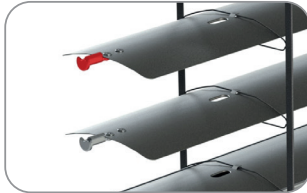

We start
your innovations

Components

FOR EXTERNAL BLINDS

End cap for external venetian blinds „FLACH“

500104 grey
500106 black

package: 250 pcs, weight: 1,25 kg

End cap for external venetian blinds „C“ 80mm

200404 grey
200406 black

package: 125 pair, weight: 1,2 kg

End cap for external venetian blinds „S“ 90mm

400504 grey
400506 black

package: 125 pair, weight: 1,2 kg

End cap for external venetian blinds „S“ 70mm

400604 grey
400606 black

package: 125 pair, weight: 1,2 kg

Fixation pin for plastic end cap

100704 grey
100706 black

package: 1 000 psc, weight: 1,94 kg

Guiding pin for profile „C“, „F“ (metal)

300809

package: 2 000 pcs, weight: 8,6 kg

Guiding pin for profile „S“ (metal)

400909

package: 1 000 pair, weight: 8,6 kg

Guiding pin for profile „Z“ (metal)

201209

package: 1 000 pair, weight: 8 kg

Guiding pin - universal (for all types of profile)