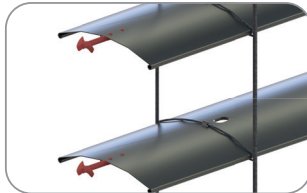

We start
your innovations

Components

FOR EXTERNAL BLINDS

End cap for external venetian blinds „FLACH“

500104 grey
500106 black

package: 250 pcs, weight: 1,25 kg

End cap for external venetian blinds „C“ 80mm

Guiding pin for profile „S“ (metal)

400909

package: 1 000 pair, weight: 8,6 kg

Guiding pin for profile „Z“ (metal)

201209

package: 1 000 pair, weight: 8 kg

Guiding pin - universal (for all types of profile)

101309

package: 2 000 pcs, weight: 6,8 kg

**Guiding pin Zebr L Zn
V101509 L**

**Guiding pin Zebr R Zn
V101509 R**

package: 2000 pcs, weight: 7,4 kg

Guiding pin Z,S,C

V402809

package: 2000 pcs; weight: 8,1 kg

Vodící čep Zebra L insertion Zn V101509 L

Vodící čep Zebra R insertion Zn V101509

package: 2000 pss; weight: 8,6 kg

Fixation hook

100809

package: 10 000 pcs, weight: 2,46 kg

Sealing rubber for „Z“ and „S“ profiles