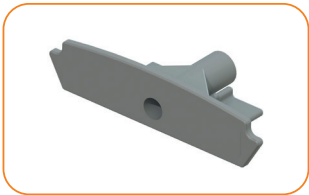

We start
your innovations

Components

FOR EXTERNAL BLINDS

End cap for external venetian blinds „FLACH“

500104 grey
500106 black

package: 250 pcs, weight: 1,25 kg

End cap for external venetian blinds „C“ 80mm

300204 grey
300206 black

package: 250 pcs, weight: 1,28 kg

End cap for external venetian blinds „Z“ 90mm

200304 grey
200306 black

package: 125 pair, weight: 1,4 kg

End cap for external venetian blinds „Z“ 70mm

200404 grey
200406 black

package: 125 pair, weight: 1,2 kg

End cap for external venetian blinds „S“ 90mm

400504 grey
400506 black

package: 125 pair, weight: 1,2 kg

End cap for external venetian blinds „S“ 70mm

400604 grey
400606 black

package: 125 pair, weight: 1,2 kg

Fixation pin for plastic end cap

100704 grey
100706 black

package: 1 000 psc, weight: 1,94 kg

Guiding pin for profile „C“, „F“ (metal)

300809

package: 2 000 pcs, weight: 8,6 kg