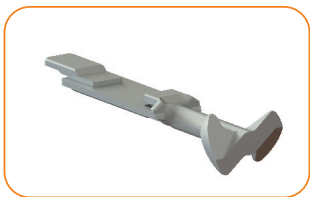

We start
your innovations

Components

FOR EXTERNAL BLINDS

End cap for external venetian blinds „FLACH“

500104 grey
500106 black

package: 250 pcs, weight: 1,25 kg

End cap for external venetian blinds „C“ 80mm

Guiding pin for profile „S“ (metal)

400909

package: 1 000 pair, weight: 8,6 kg

Guiding pin for profile „Z“ (metal)

201209

package: 1 000 pair, weight: 8 kg

Guiding pin - universal (for all types of profile)

101309

package: 2 000 pcs, weight: 6,8 kg

**Guiding pin Zebr L Zn
V101509 L**

**Guiding pin Zebr R Zn
V101509 R**

package: 2000 pcs, weight: 7,4 kg

Guiding pin Z,S,C

V402809

package: 2000 pcs; weight: 8,1 kg

Vodící čep Zebra L insertion Zn V101509 L

Vodící čep Zebra R insertion Zn V101509

package: 2000 pss; weight: 8,6 kg

Fixation hook

100809

package: 10 000 pcs, weight: 2,46 kg

Sealing rubber for „Z“ and „S“ profiles