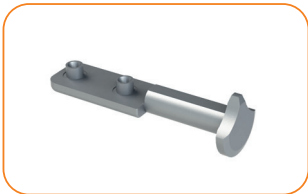

We start
your innovations

Components

FOR EXTERNAL BLINDS

End cap for external venetian blinds „FLACH“

500104 grey
500106 black

package: 250 pcs, weight: 1,25 kg

End cap for external venetian blinds „C“ 80mm

400604 grey
400606 black

package: 125 pair, weight: 1,2 kg

Fixation pin for plastic end cap

100704 grey
100706 black

package: 1 000 psc, weight: 1,94 kg

Guiding pin for profile „C“, „F“ (metal)

300809

package: 2 000 pcs, weight: 8,6 kg

Guiding pin for profile „S“ (metal)

400909

package: 1 000 pair, weight: 8,6 kg

Guiding pin for profile „Z“ (metal)

201209

package: 1 000 pair, weight: 8 kg

Guiding pin - universal (for all types of profile)

Vodící čep Zebra L insertion Zn V101509 L

Vodící čep Zebra R insertion Zn V101509

package: 2000 pss; weight: 8,6 kg

Fixation hook

100809

package: 10 000 pcs, weight: 2,46 kg

Sealing rubber for „Z“ and „S“ profiles