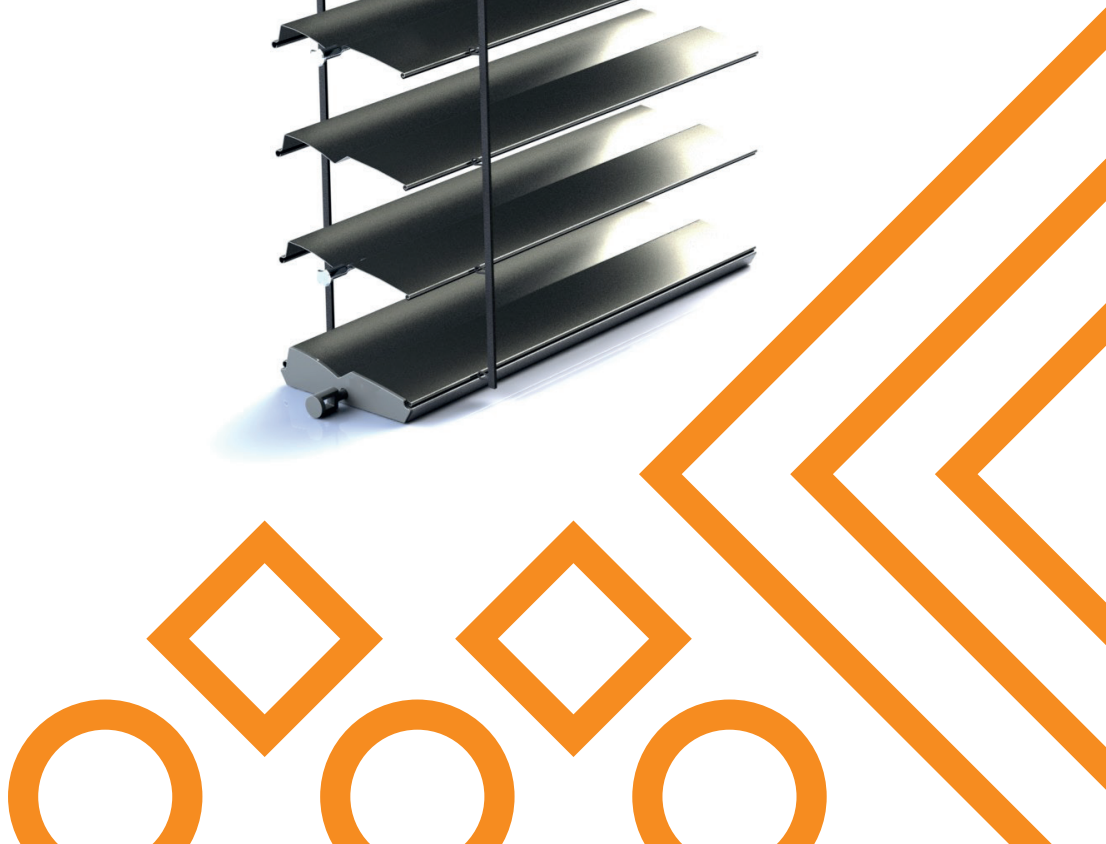

We start
your innovations

Components

FOR EXTERNAL BLINDS

End cap for external venetian blinds „FLACH“

500104 grey
500106 black

package: 250 pcs, weight: 1,25 kg

End cap for external venetian blinds „C“ 80mm

300204 grey
300206 black

package: 250 pcs, weight: 1,28 kg

End cap for external venetian blinds „Z“ 90mm

200304 grey
200306 black

package: 125 pair, weight: 1,4 kg

End cap for external venetian blinds „Z“ 70mm

200404 grey
200406 black

package: 125 pair, weight: 1,2 kg

End cap for external venetian blinds „S“ 90mm

400504 grey
400506 black

package: 125 pair, weight: 1,2 kg

End cap for external venetian blinds „S“ 70mm

400604 grey
400606 black

package: 125 pair, weight: 1,2 kg

Fixation pin for plastic end cap

100704 grey
100706 black

package: 1 000 psc, weight: 1,94 kg

Guiding pin for profile „C“, „F“ (metal)

300809

package: 2 000 pcs, weight: 8,6 kg