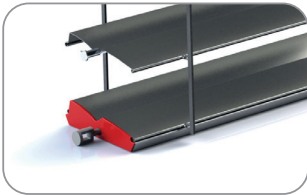

We start
your innovations

Components

FOR EXTERNAL BLINDS

End cap for external venetian blinds „FLACH“

500104 grey
500106 black

package: 250 pcs, weight: 1,25 kg

End cap for external venetian blinds „C“ 80mm

300204 grey
300206 black

package: 250 pcs, weight: 1,28 kg

End cap for external venetian blinds „Z“ 90mm

200304 grey
200306 black

package: 125 pair, weight: 1,4 kg

End cap for external venetian blinds „Z“ 70mm

200404 grey
200406 black

package: 125 pair, weight: 1,2 kg

End cap for external venetian blinds „S“ 90mm

400504 grey
400506 black

package: 125 pair, weight: 1,2 kg

End cap for external venetian blinds „S“ 70mm