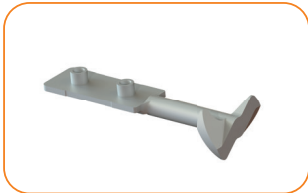

400604 grey
400606 black

package: 125 pair, weight: 1,2 kg

Fixation pin for plastic end cap

100704 grey
100706 black

package: 1 000 psc, weight: 1,94 kg

Guiding pin for profile „C“, „F“ (metal)

300809

package: 2 000 pcs, weight: 8,6 kg

Guiding pin for profile „S“ (metal)

400909

package: 1 000 pair, weight: 8,6 kg

Guiding pin for profile „Z“ (metal)

201209

package: 1 000 pair, weight: 8 kg

Guiding pin - universal (for all types of profile)

101309

package: 2 000 pcs, weight: 6,8 kg

**Guiding pin Zebr L Zn
V101509 L**

**Guiding pin Zebr R Zn
V101509 R**

package: 2000 pcs, weight: 7,4 kg

Guiding pin Z,S,C

V402809

package: 2000 pcs; weight: 8,1 kg

Vodící čep Zebra L insertion Zn V101509 L

Vodící čep Zebra R insertion Zn V101509

package: 2000 pss; weight: 8,6 kg

Fixation hook

100809

package: 10 000 pcs, weight: 2,46 kg

Sealing rubber for „Z“ and „S“ profiles