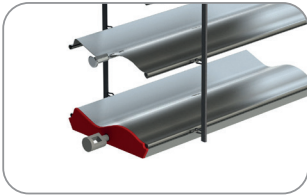

We start
your innovations

Components

FOR EXTERNAL BLINDS

End cap for external venetian blinds „FLACH“

500104 grey
500106 black

package: 250 pcs, weight: 1,25 kg

End cap for external venetian blinds „C“ 80mm

200404 grey
200406 black

package: 125 pair, weight: 1,2 kg

End cap for external venetian blinds „S“ 90mm

400504 grey
400506 black

package: 125 pair, weight: 1,2 kg

End cap for external venetian blinds „S“ 70mm

400604 grey
400606 black

package: 125 pair, weight: 1,2 kg

Fixation pin for plastic end cap

100704 grey
100706 black

package: 1 000 psc, weight: 1,94 kg

Guiding pin for profile „C“, „F“ (metal)

300809

package: 2 000 pcs, weight: 8,6 kg