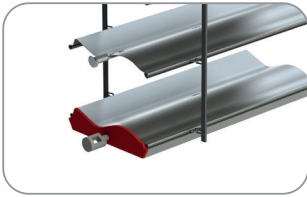

We start
your innovations

Components

FOR EXTERNAL BLINDS

End cap for external venetian blinds „FLACH“

500104 grey
500106 black

package: 250 pcs, weight: 1,25 kg

End cap for external venetian blinds „C“ 80mm

300204 grey
300206 black

package: 250 pcs, weight: 1,28 kg

End cap for external venetian blinds „Z“ 90mm

200304 grey
200306 black

package: 125 pair, weight: 1,4 kg

End cap for external venetian blinds „Z“ 70mm

200404 grey
200406 black

package: 125 pair, weight: 1,2 kg

End cap for external venetian blinds „S“ 90mm

400504 grey
400506 black

package: 125 pair, weight: 1,2 kg

End cap for external venetian blinds „S“ 70mm

400604 grey
400606 black

package: 125 pair, weight: 1,2 kg

Fixation pin for plastic end cap

100704 grey
100706 black

package: 1 000 psc, weight: 1,94 kg

Guiding pin for profile „C“, „F“ (metal)

300809

package: 2 000 pcs, weight: 8,6 kg