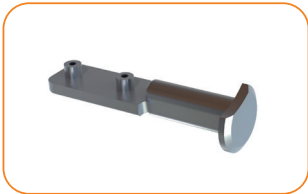

We start
your innovations

Components

FOR EXTERNAL BLINDS

End cap for external venetian blinds „FLACH“

500104 grey
500106 black

package: 250 pcs, weight: 1,25 kg

End cap for external venetian blinds „C“ 80mm

400604 grey
400606 black

package: 125 pair, weight: 1,2 kg

Fixation pin for plastic end cap

100704 grey
100706 black

package: 1 000 psc, weight: 1,94 kg

Guiding pin for profile „C“, „F“ (metal)

300809

package: 2 000 pcs, weight: 8,6 kg

Guiding pin for profile „S“ (metal)

400909

package: 1 000 pair, weight: 8,6 kg

Guiding pin for profile „Z“ (metal)

201209

package: 1 000 pair, weight: 8 kg

Guiding pin - universal (for all types of profile)

Vodící čep Zebra L insertion Zn V101509 L

Vodící čep Zebra R insertion Zn V101509

package: 2000 pss; weight: 8,6 kg

Fixation hook

100809

package: 10 000 pcs, weight: 2,46 kg

Sealing rubber for „Z“ and „S“ profiles