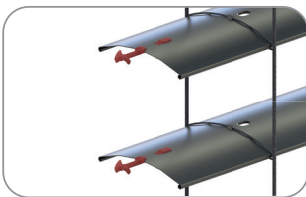

We start
your innovations

Components

FOR EXTERNAL BLINDS

End cap for external venetian blinds „FLACH“

500104 grey
500106 black

package: 250 pcs, weight: 1,25 kg

End cap for external venetian blinds „C“ 80mm

Guiding pin for profile „S“ (metal)

400909

package: 1 000 pair, weight: 8,6 kg

Guiding pin for profile „Z“ (metal)

201209

package: 1 000 pair, weight: 8 kg

Guiding pin - universal (for all types of profile)

101309

package: 2 000 pcs, weight: 6,8 kg

**Guiding pin Zebr L Zn
V101509 L**

**Guiding pin Zebr R Zn
V101509 R**

package: 2000 pcs, weight: 7,4 kg

Guiding pin Z,S,C

V402809

package: 2000 pcs; weight: 8,1 kg

Vodící čep Zebra L insertion Zn V101509 L

Vodící čep Zebra R insertion Zn V101509

package: 2000 pss; weight: 8,6 kg

Fixation hook

100809

package: 10 000 pcs, weight: 2,46 kg

Sealing rubber for „Z“ and „S“ profiles