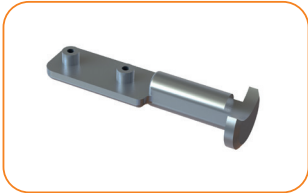

We start
your innovations

Components

FOR EXTERNAL BLINDS

End cap for external venetian blinds „FLACH“

500104 grey
500106 black

package: 250 pcs, weight: 1,25 kg

End cap for external venetian blinds „C“ 80mm

400604 grey
400606 black

package: 125 pair, weight: 1,2 kg

Fixation pin for plastic end cap

100704 grey
100706 black

package: 1 000 psc, weight: 1,94 kg

Guiding pin for profile „C“, „F“ (metal)

300809

package: 2 000 pcs, weight: 8,6 kg

Guiding pin for profile „S“ (metal)

400909

package: 1 000 pair, weight: 8,6 kg

Guiding pin for profile „Z“ (metal)

201209

package: 1 000 pair, weight: 8 kg

Guiding pin - universal (for all types of profile)

Vodící čep Zebra L insertion Zn V101509 L

Vodící čep Zebra R insertion Zn V101509

package: 2000 pss; weight: 8,6 kg

Fixation hook

100809

package: 10 000 pcs, weight: 2,46 kg

Sealing rubber for „Z“ and „S“ profiles