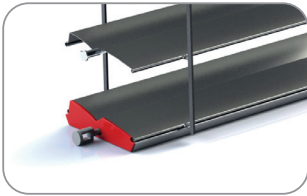

We start
your innovations

Components

FOR EXTERNAL BLINDS

End cap for external venetian blinds „FLACH“

500104 grey
500106 black

package: 250 pcs, weight: 1,25 kg

End cap for external venetian blinds „C“ 80mm

300204 grey
300206 black

package: 250 pcs, weight: 1,28 kg

End cap for external venetian blinds „Z“ 90mm

200304 grey
200306 black

package: 125 pair, weight: 1,4 kg

End cap for external venetian blinds „Z“ 70mm

200404 grey
200406 black

package: 125 pair, weight: 1,2 kg

End cap for external venetian blinds „S“ 90mm

400504 grey
400506 black

package: 125 pair, weight: 1,2 kg

End cap for external venetian blinds „S“ 70mm

400604 grey
400606 black

package: 125 pair, weight: 1,2 kg

Fixation pin for plastic end cap

100704 grey
100706 black

package: 1 000 psc, weight: 1,94 kg

Guiding pin for profile „C“, „F“ (metal)

300809

package: 2 000 pcs, weight: 8,6 kg