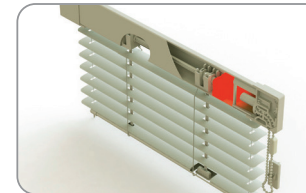

Brake (for axis triangular)

183 100 White

Psc. in pack: 10 Pcs, Weight: 0,12 kg