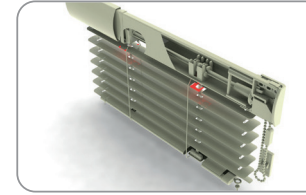

Ladder clip transparent

310 000 transparent

Psc. in pack: 1000 Pcs, Weight: 0,40 kg