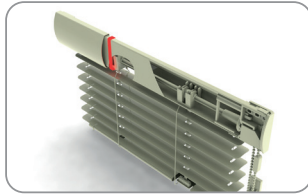

**Brake (for axis triangular)**

183 100 White

Psc. in pack: 10 Pcs, Weight: 0,12 kg

**Cover profile**

- 210 001 White
- 210 002 Brown
- 210 003 Imitation of the wood
- 210 004 Silver

Psc. in pack: 150 bm, Weight: 32 kg