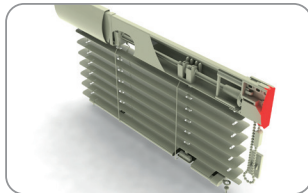

Side cover - left

- 202 101 White
- 202 102 Brown
- 202 103 Imitation of the wood
- 202 104 Silver

Psc. in pack: 100 Pcs, Weight: 0,20 kg