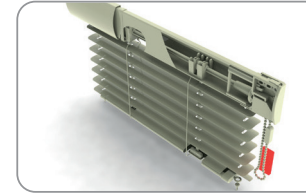

Chain holder

190 001 White
190 002 Brown
190 003 Imitation of the wood
190 004 Silver

Psc. in pack: 1000 Pcs, Weight: 2,00 kg