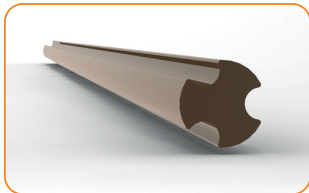

Chain holder

190 001 White
190 002 Brown
190 003 Imitation of the wood
190 004 Silver

Psc. in pack: 1000 Pcs, Weight: 2,00 kg