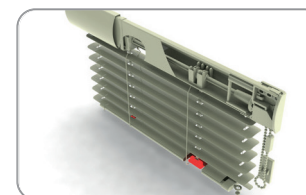

Fix for texband with wedge

- 195 000 transparent
- 195 001 White
- 195 002 Brown
- 195 003 Imitation of the wood
- 195 004 Silver

Psc. in pack: 1000 Pcs, Weight: 1,20 kg