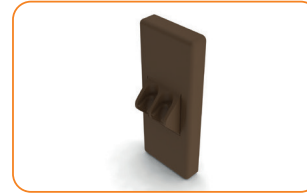

Chain coupler

192 001 White
192 002 Brown
192 003 Imitation of the wood
192 004 Silver

Psc. in pack: 500 Pcs / karton, Weight: 0,50 kg