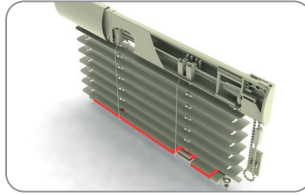

Bottom rail - steel

144 001 White
144 002 Brown
144 003 Imitation of the wood
144 004 Silver

Psc. in pack: 250 bm, Weight: 30 kg

Ladder

Colors according to supplier offer

18 mm allshadowing **21,5 mm classic**

391 530	White	392 531	White
391 064	Brown	392 532	Brown
391 003	Imitation of the wood	392 003	Imitation of the wood
391 004	Silver	392 004	Silver

Psc. in pack: 397 bm Weight: 0,20 kg
Psc. in pack: 400 bm Weight: 0,20 kg