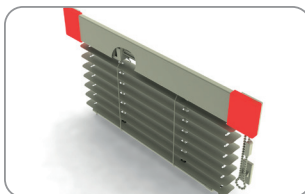

Cover universal

- Z188 001 White
- Z188 002 Brown
- Z188 003 Imitation of the wood
- Z188 004 Silver

Psc. in pack: 100 Pcs, Weight: 0,35 kg