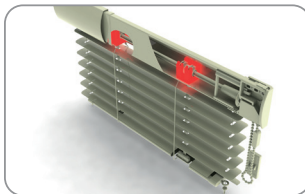

Bearing for texband

- Z198 001 White
- Z198 002 Brown
- Z198 003 Imitation of the wood
- Z198 004 Silver

Psc. in pack: 100 Pcs, Weight: 0,30 kg