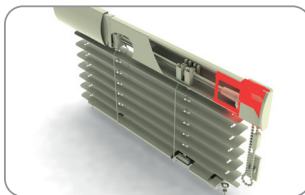

# ZEUS

UNIVERSAL BLINDS SYSTEM

**System bracket - right**

- Z187 001 White
- Z187 002 Brown
- Z187 003 Imitation of the wood
- Z187 004 Silver

Psc. in pack: 100 Pcs, Weight: 1,40 kg

**System bracket - left**