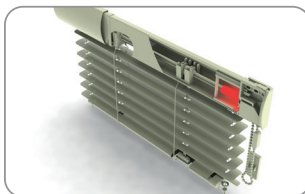

Wheel - triangular

213 000

Psc. in pack: 1000 Pcs, Weight: 2,50 kg