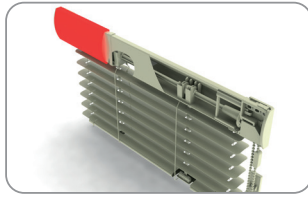

Cover profile

- 210 001 White
- 210 002 Brown
- 210 003 Imitation of the wood
- 210 004 Silver

Psc. in pack: 150 bm, Weight: 32 kg