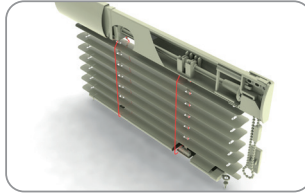

Bottom rail - steel

144 001 White
144 002 Brown
144 003 Imitation of the wood
144 004 Silver

Psc. in pack: 250 bm, Weight: 30 kg

Ladder

Colors according to supplier offer

18 mm allshadowing **21,5 mm classic**

391 530	White	392 531	White
391 064	Brown	392 532	Brown
391 003	Imitation of the wood	392 003	Imitation of the wood
391 004	Silver	392 004	Silver

Psc. in pack: 397 bm Weight: 0,20 kg
Psc. in pack: 400 bm Weight: 0,20 kg

Ladder clip transparent

310 000 transparent

Psc. in pack: 1000 Pcs, Weight: 0,40 kg

Texband

201 001 White
201 002 Brown
201 003 Imitation of the wood
201 004 Silver

Psc. in pack: 1000 bm, Weight: 0,90 kg

Ladder connector

200 000

Psc. in pack: 1000 Pcs, Weight: 0,30 kg

Chain coupler

192 001 White
192 002 Brown
192 003 Imitation of the wood
192 004 Silver

Psc. in pack: 500 Pcs / karton, Weight: 0,50 kg

Chain holder

190 001 White
190 002 Brown
190 003 Imitation of the wood
190 004 Silver

Psc. in pack: 1000 Pcs, Weight: 2,00 kg

Axis - triangular 4m long

182 100

Psc. in pack: 400 bm, Weight: 10,5 kg

Stop ring

VS 15

Psc. in pack: 500 Pcs, Weight: 0,20 kg

String - silon

392 000

Psc. in pack: 3500 bm, Weight: 0,3 kg

Brake (for axis triangular)

183 100 White

Psc. in pack: 10 Pcs, Weight: 0,12 kg