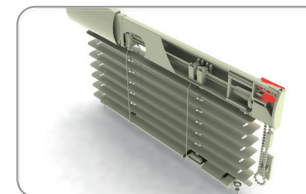

Distance pad

- Z189 001 White
- Z189 002 Brown
- Z189 003 Imitation of the wood
- Z189 004 Silver

Psc. in pack: 500 Pcs, Weight: 1,65 kg