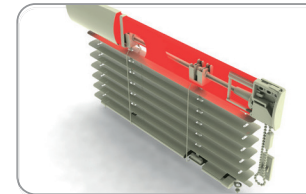

Head rail - steel

45 x 25 x 5000 mm

- K179 001 White
- K179 002 Brown
- K179 003 Imitation of the wood
- K179 004 Silver

Psc. in pack: 80 bm, Weight: 26 kg