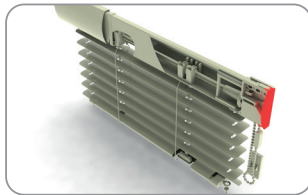

Side cover - right

- 202 001 White
- 202 002 Brown
- 202 003 Imitation of the wood
- 202 004 Silver

Psc. in pack: 100 Pcs, Weight: 0,20 kg