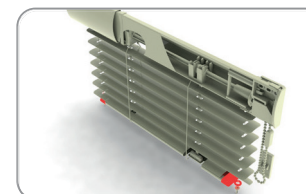

Bottom rail end cap centric

- 193 001 White
- 193 002 Brown
- 193 003 Imitation of the wood
- 193 004 Silver

Psc. in pack: 1000 Pcs, Weight: 1,00 kg