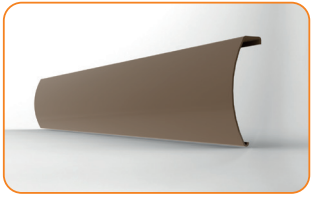

**Brake (for axis triangular)**

183 100 White

Psc. in pack: 10 Pcs, Weight: 0,12 kg

**Cover profile**

- 210 001 White
- 210 002 Brown
- 210 003 Imitation of the wood
- 210 004 Silver

Psc. in pack: 150 bm, Weight: 32 kg