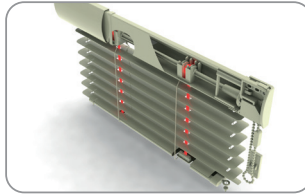

Psc. in pack: 1000 bm, Weight: 0,90 kg

**Ladder connector**

200 000

Psc. in pack: 1000 Pcs, Weight: 0,30 kg

**Chain coupler**

192 001 White  
 192 002 Brown  
 192 003 Imitation of the wood  
 192 004 Silver