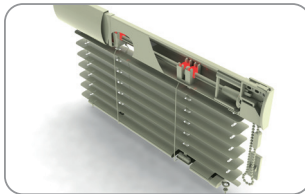

Texband retractor - triangular

Z197 000

Psc. in pack: 100 Pcs, Weight: 0,25 kg