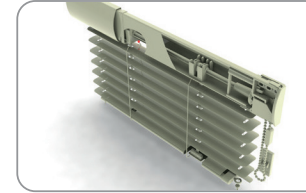

Ladder connector

200 000

Psc. in pack: 1000 Pcs, Weight: 0,30 kg