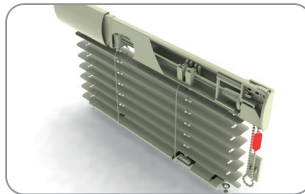

Chain coupler

192 001 White
192 002 Brown
192 003 Imitation of the wood
192 004 Silver

Psc. in pack: 500 Pcs / karton, Weight: 0,50 kg