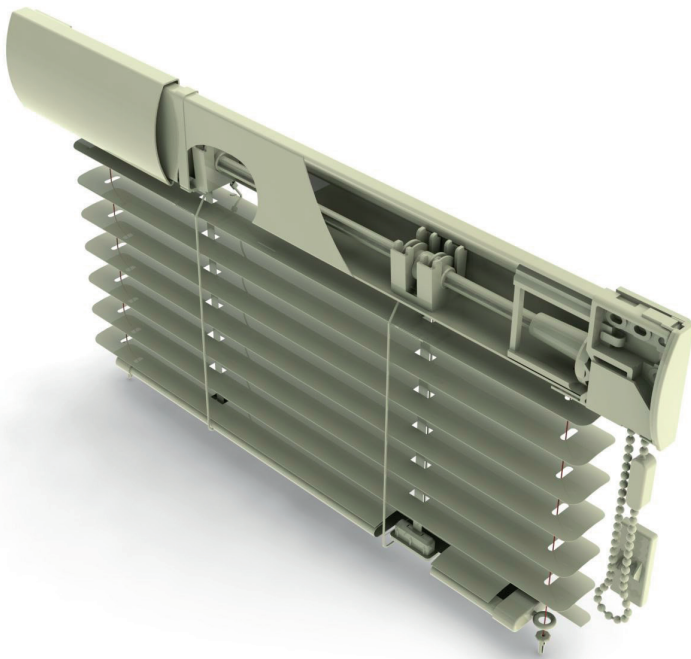

# ZEUS

UNIVERSAL BLINDS SYSTEM

**System bracket - right**

- Z187 001 White
- Z187 002 Brown
- Z187 003 Imitation of the wood
- Z187 004 Silver

Psc. in pack: 100 Pcs, Weight: 1,40 kg

**System bracket - left**

- Z187 101 White
- Z187 102 Brown
- Z187 103 Imitation of the wood
- Z187 104 Silver

Psc. in pack: 100 Pcs, Weight: 1,40 kg

**Cover universal**

- Z188 001 White
- Z188 002 Brown
- Z188 003 Imitation of the wood
- Z188 004 Silver