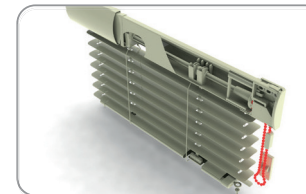

Psc. in pack: 500 Pcs, Weight: 1,65 kg

**Operating Chain**

- 191 001 White
- 191 002 Brown
- 191 003 Imitation of the wood
- 191 004 Silver

Psc. in pack: 250 bm, Weight: 1,50 kg

**Head rail - steel**

45 x 25 x 5000 mm