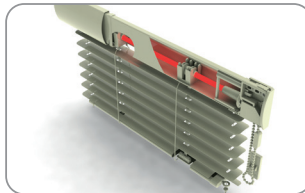

Axis - triangular 4m long

182 100

Psc. in pack: 400 bm, Weight: 10,5 kg