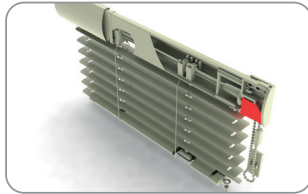

Little door of the chain - right

- 199 001 White
- 199 002 Brown
- 199 003 Imitation of the wood
- 199 004 Silver

Psc. in pack: 100 Pcs, Weight: 0,105 kg