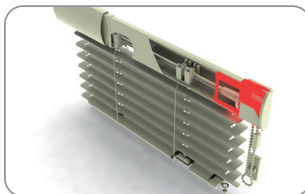

System bracket - left

- Z187 101 White
- Z187 102 Brown
- Z187 103 Imitation of the wood
- Z187 104 Silver

Psc. in pack: 100 Pcs, Weight: 1,40 kg