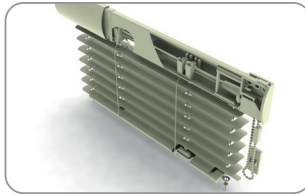

String - silon

392 000

Psc. in pack: 3500 bm, Weight: 0,3 kg