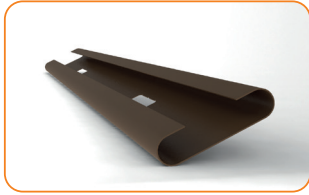

Bottom rail - steel

144 001 White
144 002 Brown
144 003 Imitation of the wood
144 004 Silver

Psc. in pack: 250 bm, Weight: 30 kg

Ladder

Colors according to supplier offer

18 mm allshadowing **21,5 mm classic**

391 530	White	392 531	White
391 064	Brown	392 532	Brown
391 003	Imitation of the wood	392 003	Imitation of the wood
391 004	Silver	392 004	Silver

Psc. in pack: 397 bm Weight: 0,20 kg
Psc. in pack: 400 bm Weight: 0,20 kg

Ladder clip transparent

310 000 transparent

Psc. in pack: 1000 Pcs, Weight: 0,40 kg

Texband

201 001 White
201 002 Brown
201 003 Imitation of the wood
201 004 Silver

Psc. in pack: 1000 bm, Weight: 0,90 kg

Ladder connector

200 000

Psc. in pack: 1000 Pcs, Weight: 0,30 kg

Chain coupler

192 001 White
192 002 Brown
192 003 Imitation of the wood
192 004 Silver

Psc. in pack: 500 Pcs / karton, Weight: 0,50 kg

Chain holder

190 001 White
190 002 Brown
190 003 Imitation of the wood
190 004 Silver

Psc. in pack: 1000 Pcs, Weight: 2,00 kg

Axis - triangular 4m long

182 100

Psc. in pack: 400 bm, Weight: 10,5 kg

Stop ring

VS 15

Psc. in pack: 500 Pcs, Weight: 0,20 kg

String - silon

392 000

Psc. in pack: 3500 bm, Weight: 0,3 kg

Brake (for axis triangular)

183 100 White

Psc. in pack: 10 Pcs, Weight: 0,12 kg