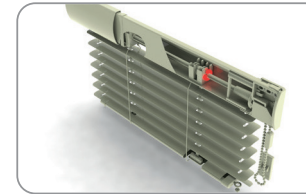

Stop ring

VS 15

Psc. in pack: 500 Pcs, Weight: 0,20 kg