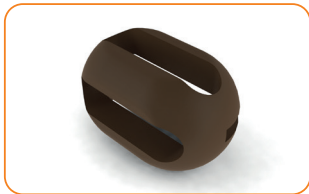

Psc. in pack: 1000 bm, Weight: 0,90 kg

**Ladder connector**

200 000

Psc. in pack: 1000 Pcs, Weight: 0,30 kg

**Chain coupler**

192 001 White  
 192 002 Brown  
 192 003 Imitation of the wood  
 192 004 Silver