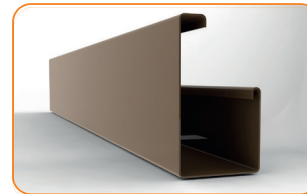

Operating Chain

- 191 001 White
- 191 002 Brown
- 191 003 Imitation of the wood
- 191 004 Silver

Psc. in pack: 250 bm, Weight: 1,50 kg