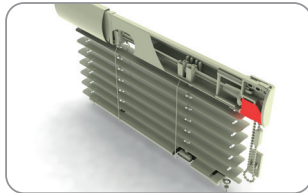

Little door of the chain - left

- 199 101 White
- 199 102 Brown
- 199 103 Imitation of the wood
- 199 104 Silver

Psc. in pack: 100 Pcs, Weight: 0,105 kg