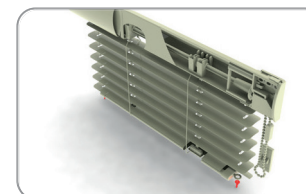

Tightening bottom pin

- 194 001 White
- 194 002 Brown
- 194 003 Imitation of the wood
- 194 004 Silver

Psc. in pack: 1000 Pcs, Weight: 0,10 kg